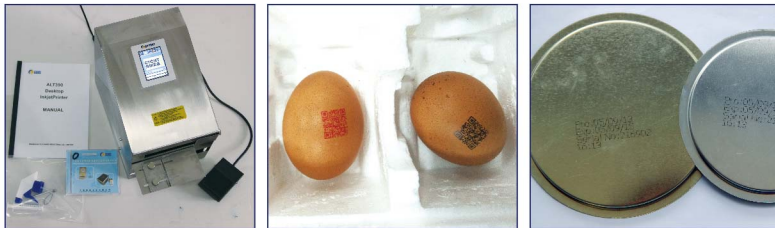

>>> ALT390 Portable Desktop Inkjet Printer

ALT390 Portable Desktop Inkjet Printing System

- PC edit or 3.5 inch colour touch screen online edit;
 - Colour touch screen;
 - What you see is what you print; easy operation;
 - Many fonts built in; Bitmap Font, Type face, height of the character and size of the dot can be set as you want;
 - The unique anti-counterfeiting font meets the demand of anti-channel conflict.
 - With high industry protection grade it can be used in various extreme circumstances such as dusty or moist.
 - The anti-clogged design can decrease the chance of being clogged and work for a long time without failure.
 - Multi-protection for head prevent from scratch.
 - It is more reliable compared with the inkjet printers of the same kind.
- Diverse ink meet requirements of strong adhesive and fast drying.

CYCJET ink can print clear characters with adhesive on plastic, metal, glass, paper and wood.

CYCJET is widely used in industries of chemical, automotive, daily necessities, rubber and postal service.

CYCJET ALT390

Print Length: Single file max length 90mm

Print Speed: 60m/min (Cross direction resolution 100DPI)

Print Resolution: Resolution height is 185DPI;

Print Fonts: More than 10 varieties

Print Content: Real Date, Real time, Photo, Letter, Shift group, Serial number, Batch number, Lot number Barcode and 2D code can be free print.

Ink Type: UK ink, Solvent-based ink, Invisible ink, Oil-based ink.

Ink Color: Black, Red, Yellow, Blue, Green, white, etc...

Weight of Machine: 3.6KG

Dimension of Machine: 315*216*255mm

Powder: The charger input